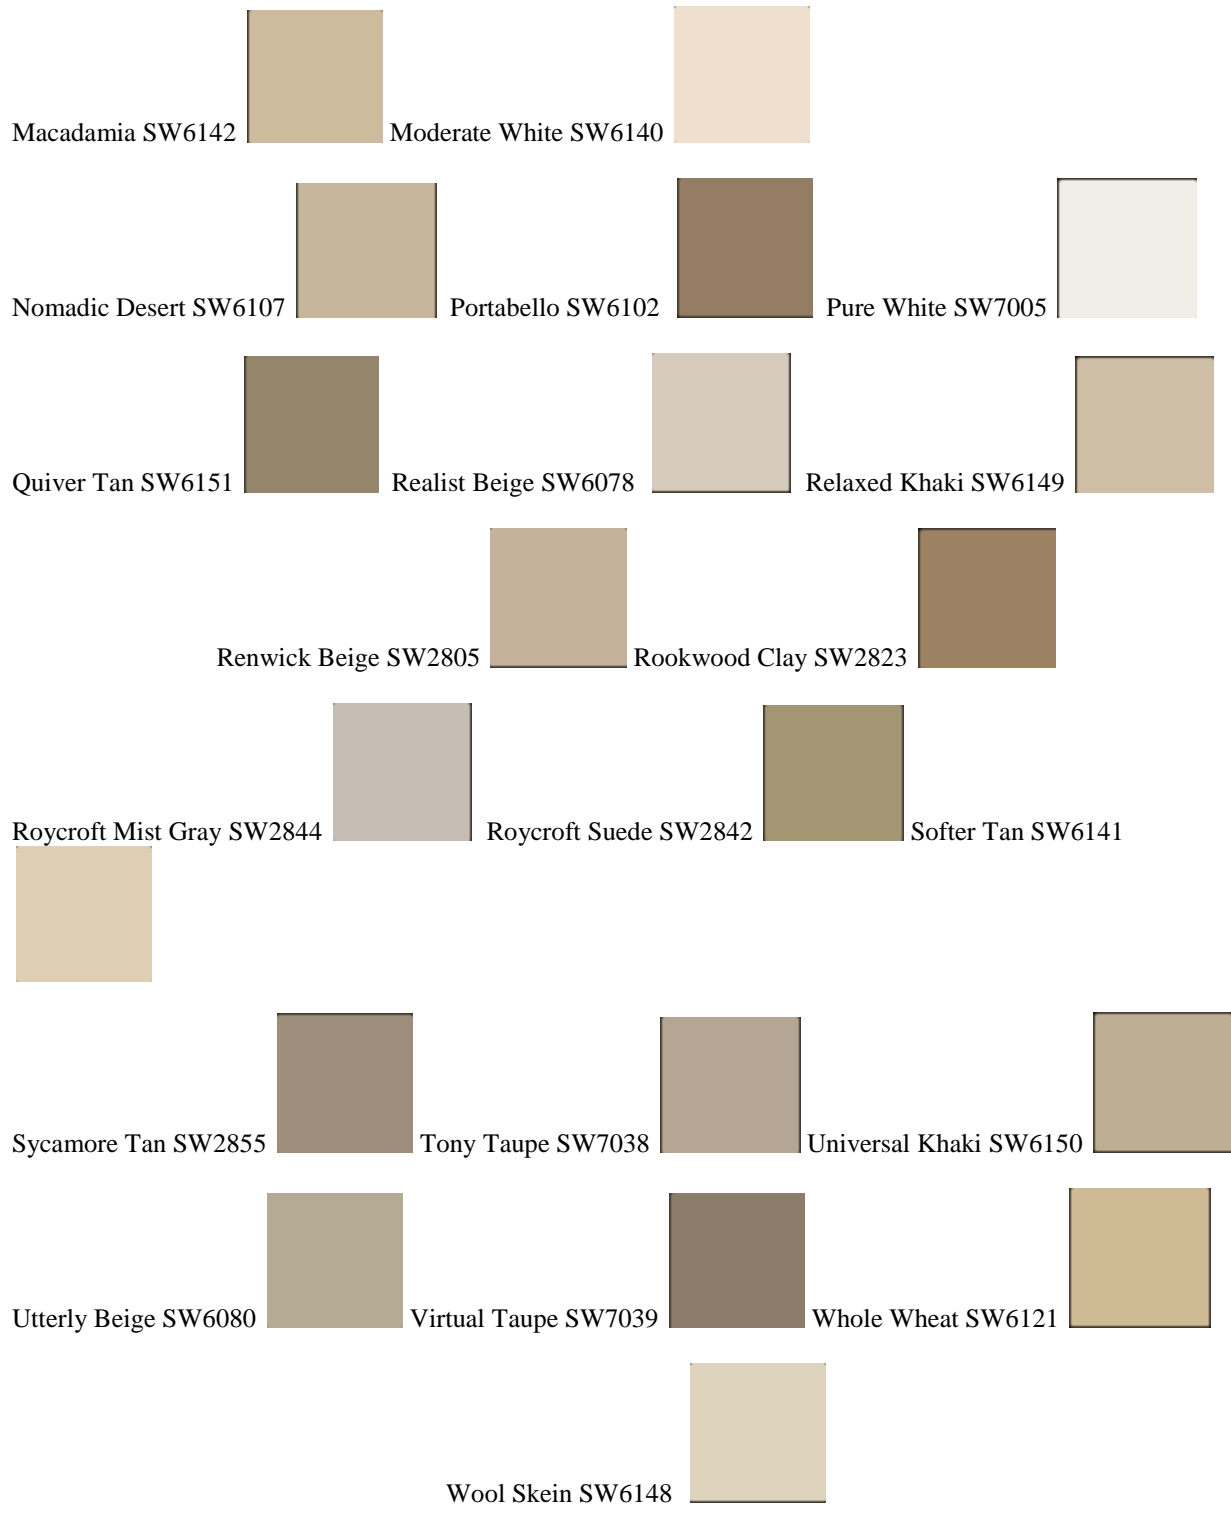

1. John Wieland Approved Exterior Colors (Current)

**JOHN WIELAND HOMES APPROVED EXTERIOR COLOR
(ALL COLORS ARE BY SHERWIN WILLIAMS)**

DATED 3/13/09

SIDING AND TRIM COLOR CHOICES:

2. John Wieland Approved Shutter and Door Colors (Current)

APPROVED SHUTTER & DOOR COLORS SHERWIN WILLIAMS PAINTS

*Or any color reasonably similar to those colors listed above.

*Colors are good for all neighborhoods in all cities.